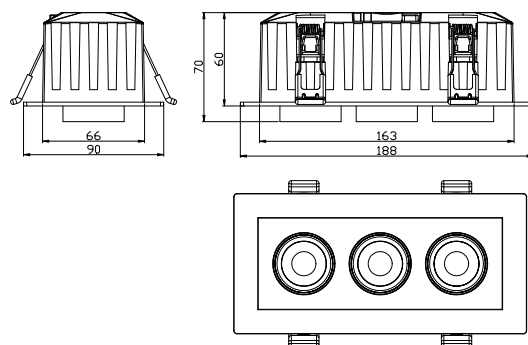

PRO	CRI ≥ 80	
IP20		38°
220-240V 50/60Hz		15,000h L70

Model:	Toring 3
Format:	Square
Location:	Interior
Wattage:	18W
Materials:	Aluminium
Led Color:	3000K / 4200K / 6500K
Product Dimension:	188*90*70mm / Cut: 165*70mm
IP Code:	20
Fixation:	Recessed
CRI :	80
Lumen Output:	1800
Frequency:	50/60 Hz
Beam Angle:	38°
CCT switch	

DIMENSION DRAW

INDOOR